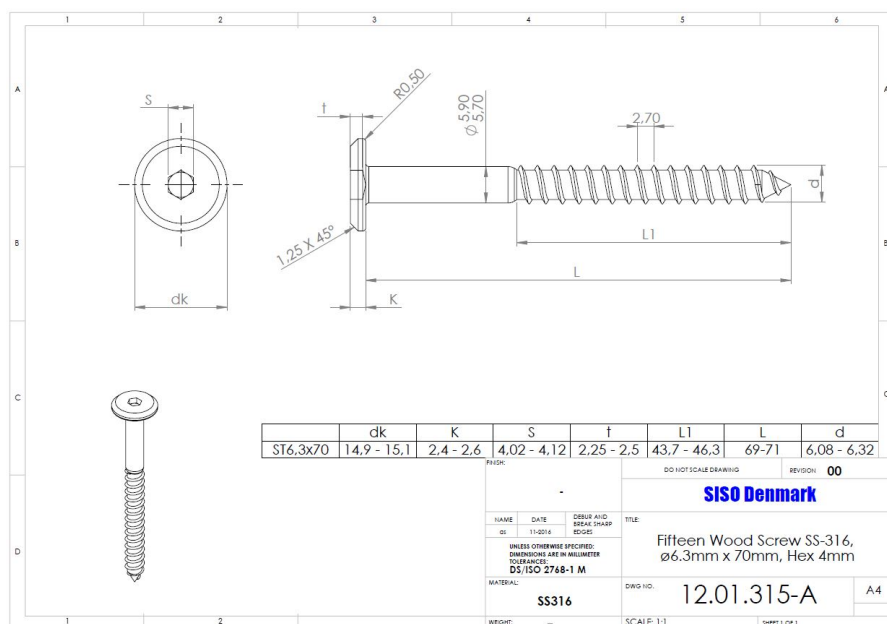

PRODUCT SHEET

Description:

Fifteen Wood Screw SS316, $\phi 6.3\text{mm}$ x 60mm, Hex 4mm

Item number:

12.01.310-0

Units	Box	Carton	HS Code	Barcode
Pcs.	200	1200	7318141090	
				5704866020121

SISO A/S

Mileparken 11
DK-2740 Skovlunde
Denmark
VAT: DK 24786013